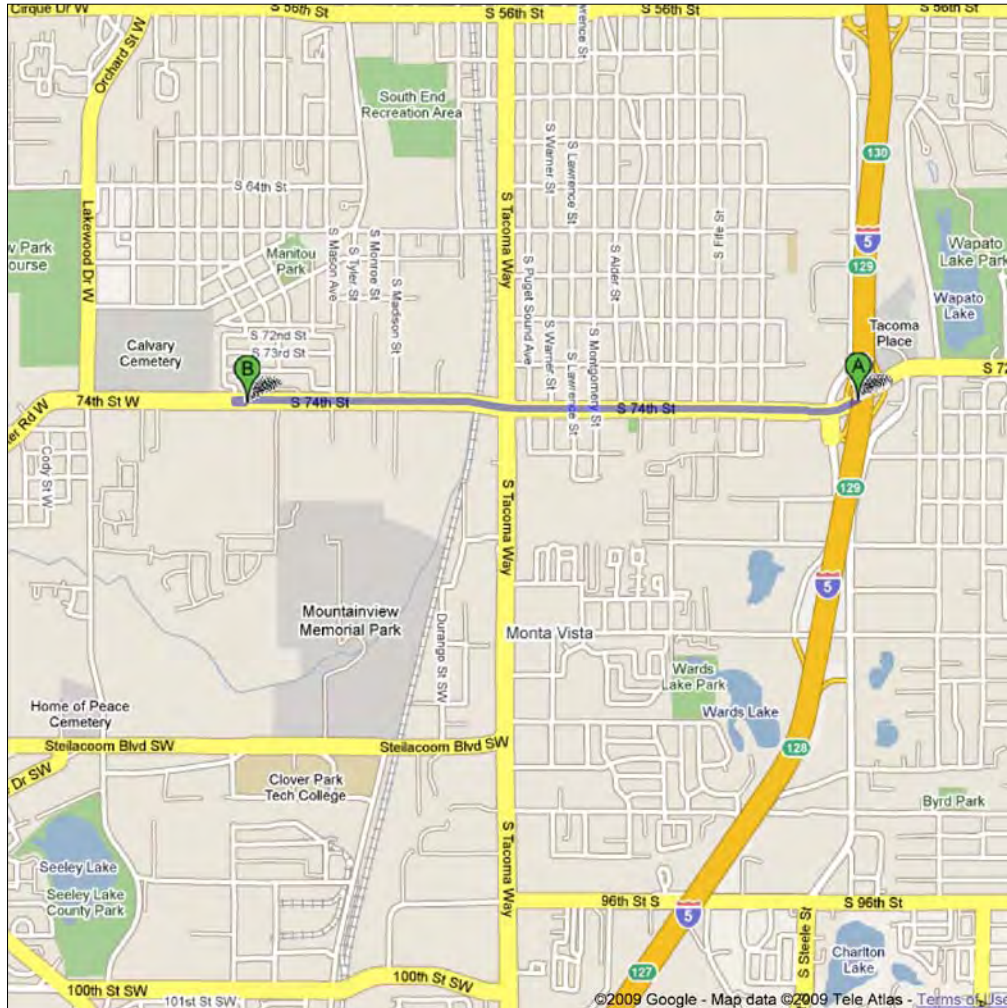

2009 West Coast Open International Martial Arts Championships

www.westcoastopen.com

Map / Directions

Driving Northbound on I-5

1. Head **north** on I-5 N go 0.4 mi

2. Take exit **129** for **S 72 St** go 0.3 mi

3. Turn **left** at **S 72nd St/S 74th St** (signs for **S 74 St**) go 1.8 mi
Continue to follow S 74th St
About 4 mins

4. Make a **U-turn** at **S Mullen St** go 200 ft
Destination will be on the right
About 1 min

Mt Tahoma High School
4634 S 74th St, Tacoma, WA 98409

Driving Southbound on I-5

1. Head **south** on I-5 go 3.6 mi
About 4 mins

2. Take exit **129** for **So 72 St** toward **So 84 St** go 0.2 mi

3. Keep **right** at the fork, follow signs for **S 74 St** go 0.2 mi

4. Turn **right** at **S 72nd St/S 74th St** go 1.7 mi
Continue to follow S 74th St
About 4 mins

5. Make a **U-turn** at **S Mullen St** go 200 ft
Destination will be on the right
About 1 min

Mt Tahoma High School
4634 S 74th St, Tacoma, WA 98409